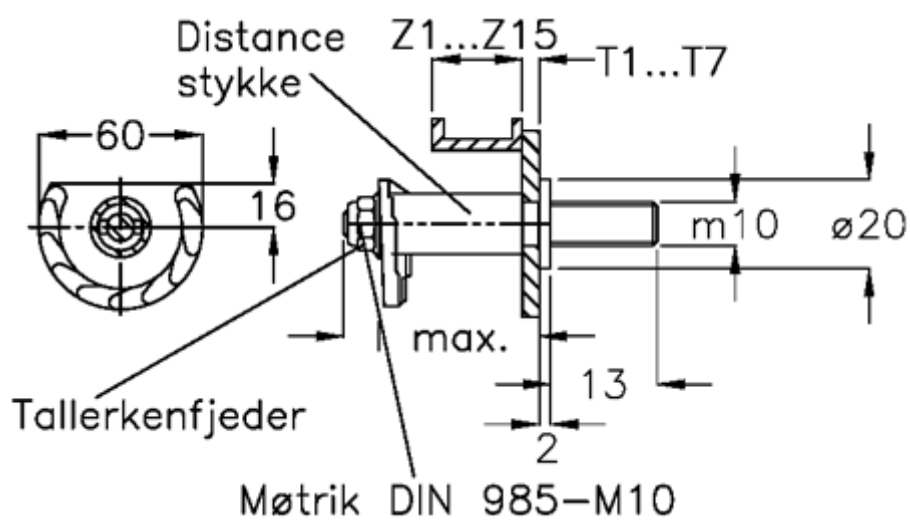

Data Sheet

Article number: 20895402

Description: E+G Door lock
GN 117-GB-T4-Z2

Measures

Cam thickness = 3-12